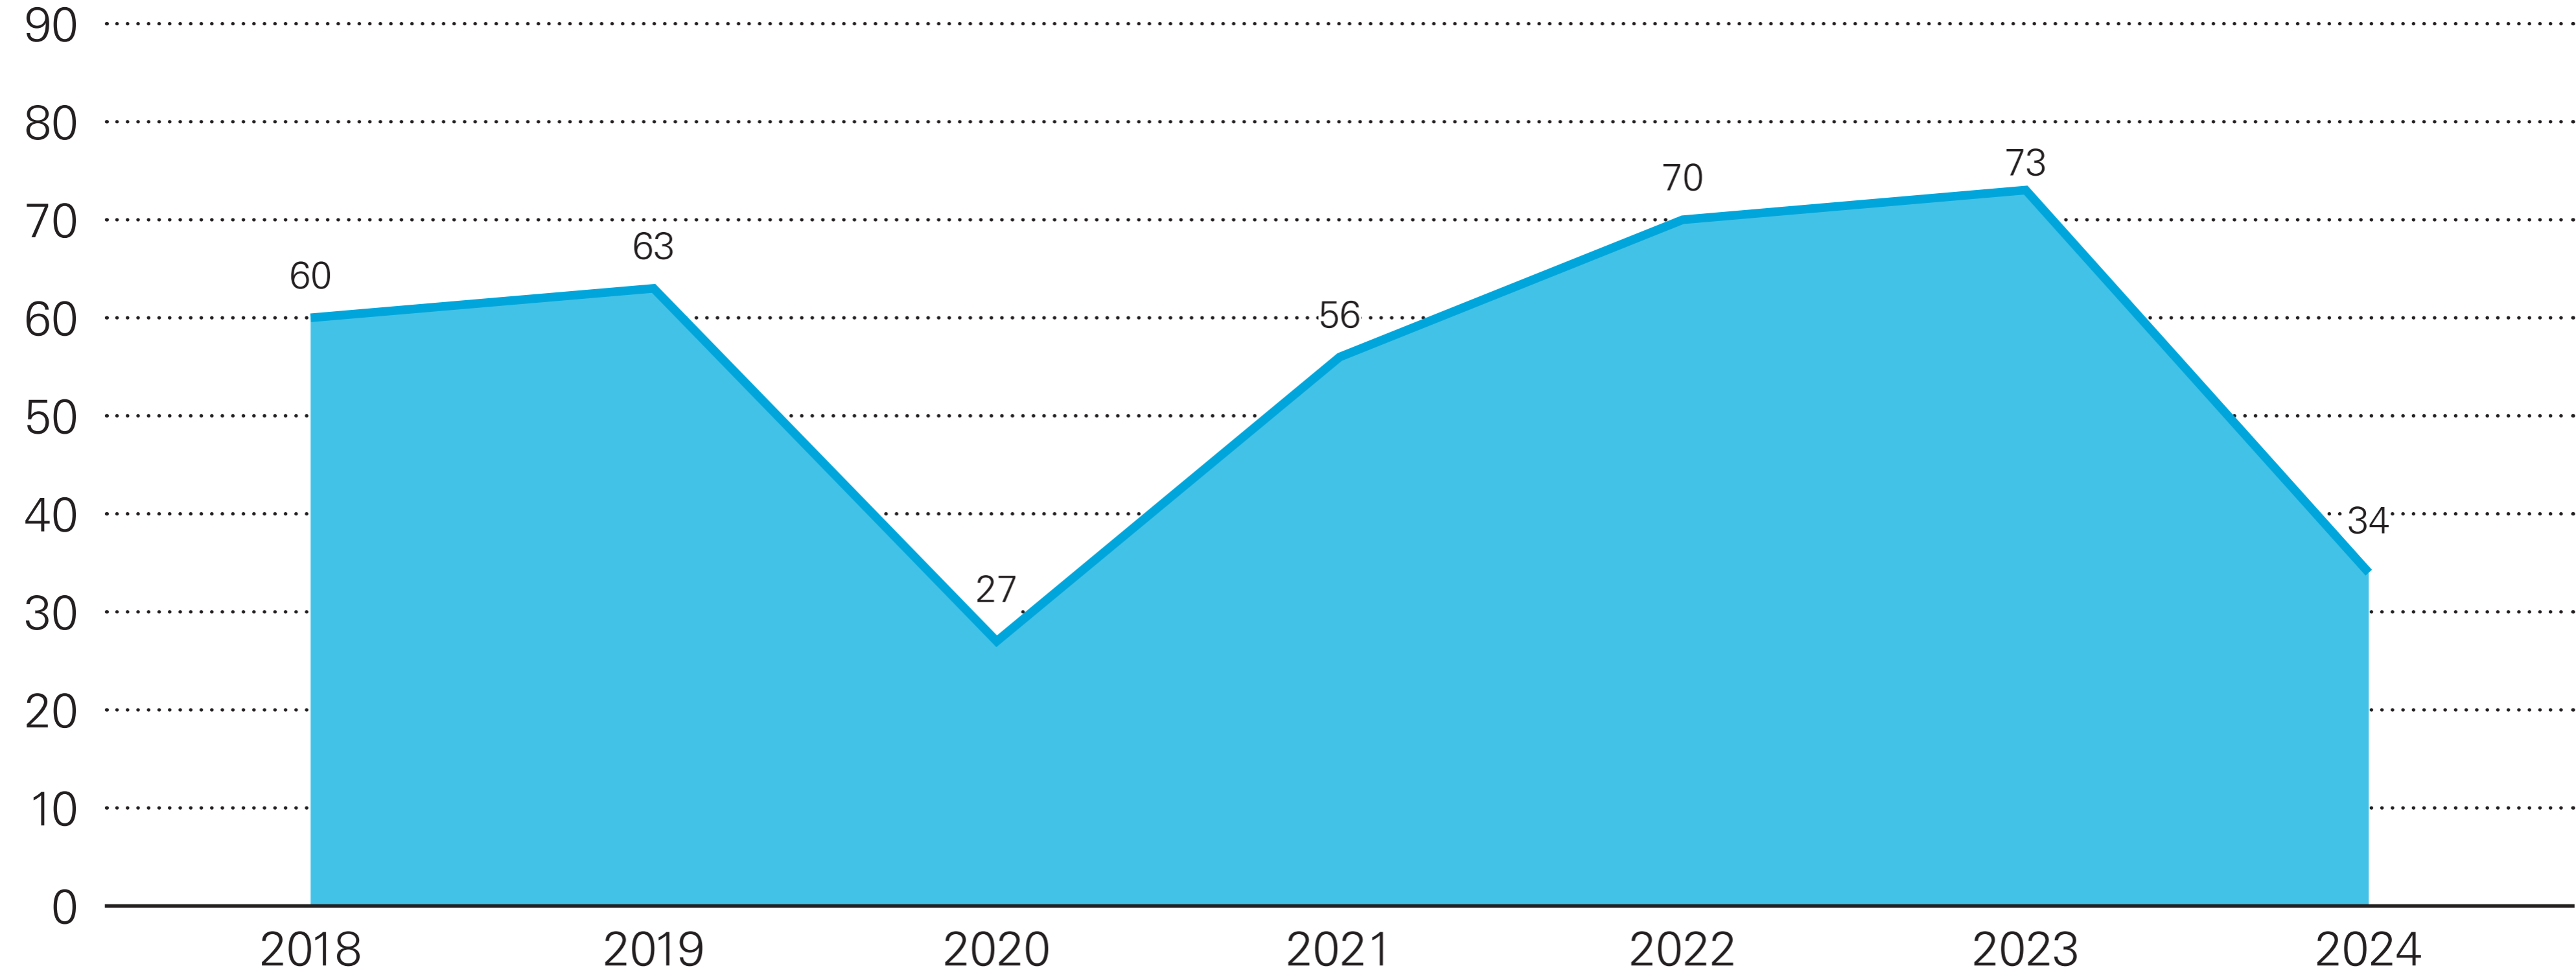

# Number of dawn raids per year in the EU plus Switzerland and the UK, 2018 – 2024 (Q2)

Source: LexisPSL and publicly available data

As of 27 June 2024